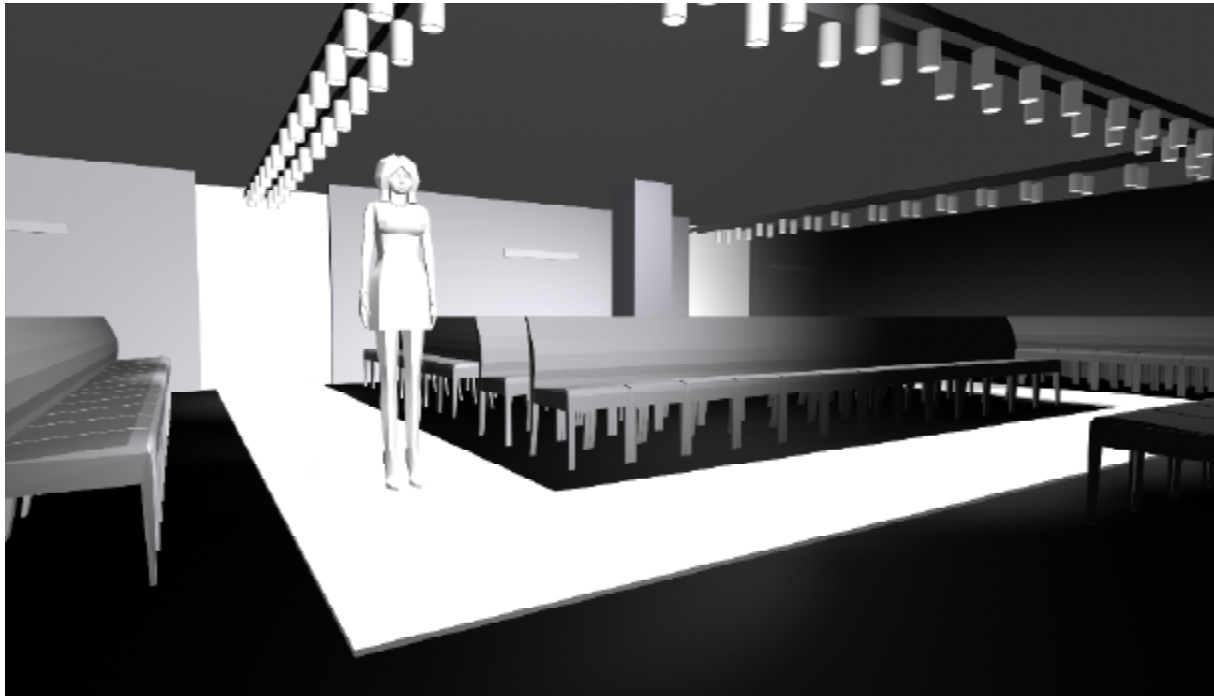

The Standard Hotel, Los Angeles, CA

Top: 3 dimensional computer modeling to depict spacial qualities of staging and lighting for sales purposes.

Bottom: Standard Hotel Mezzanine Floor Plan.

Project: 7th on Sixth LA Fashion Shows  
Location: Standard Hotel LA  
Client: 7th on Sixth a Division of IMG World.  
Details: Renovation of an existing space to suit Fashion Shows  
Consultants: Lighting & Staging Designers